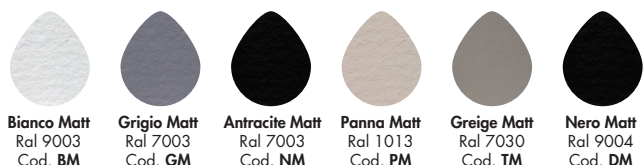

Bianco Matt
Ral 9003
Cod. BM

Grigio Matt
Ral 7003
Cod. GM

Antracite Matt
Ral 7003
Cod. NM

Panna Matt
Ral 1013
Cod. PM

Greige Matt
Ral 7030
Cod. TM

Nero Matt
Ral 9004
Cod. DM

PIATTO DOCCIA IN ARDESIA PETRA JAZZ